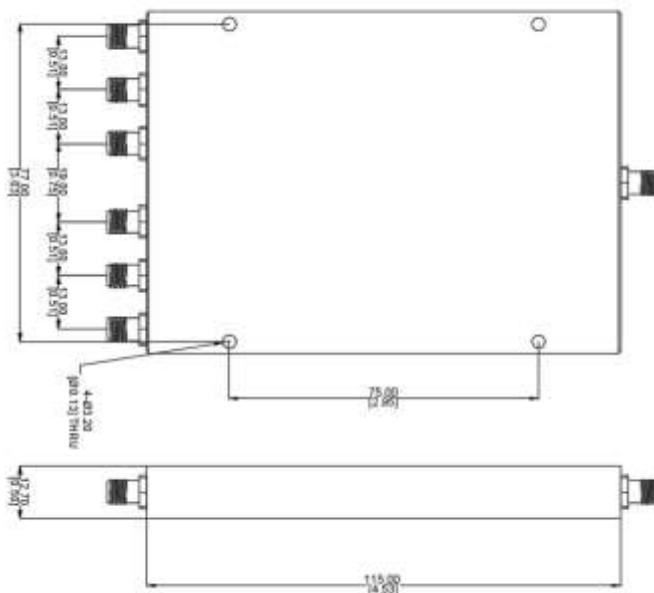

No.89,Huahan Road, chenghua Zone Chengdu, Sichuan China Zip Code:610000

Outline Drawing:

All Dimensions in mm

Outline Tolerances $\pm 0.5(0.02)$

Mounting Holes Tolerances $\pm 0.2(0.008)$

All Connectors: SMA-Female