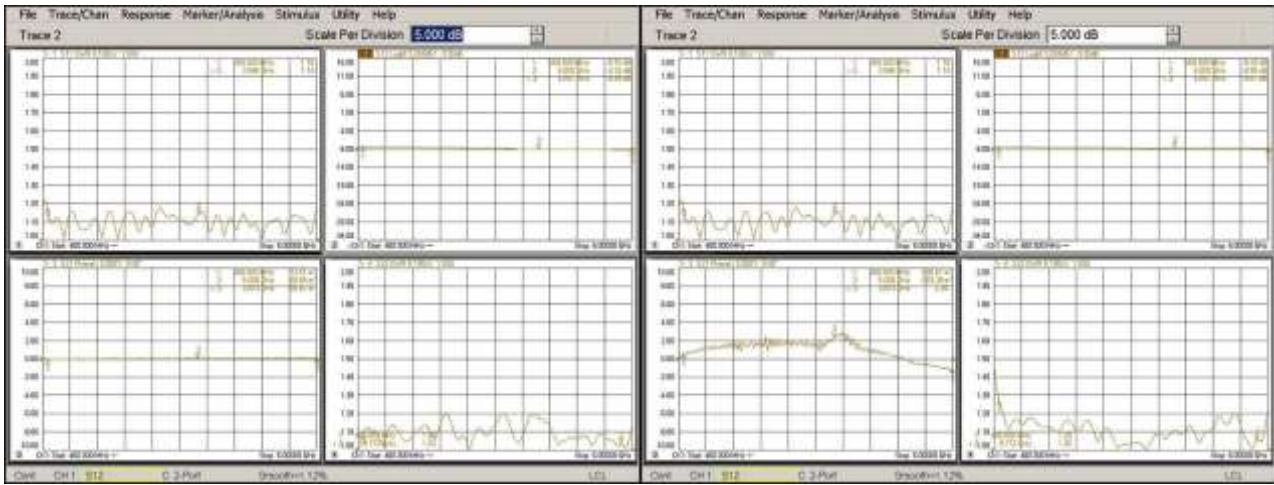

成都利德尔科技有限公司 ChengDu Leader Microwave Technology Co.,Ltd

电话: 028-65199117 传真: 028-65199116

<http://www.leadermicrowave.com> sales@leader-mw.com

TEL: +86-28-65199117 FAX: +86-28-65199116

Add: 中国 成都市成华区华翰路 89 号 610000

No.89,Huahan Road, chenghua Zone Chengdu, Sichuan China Zip Code:610000